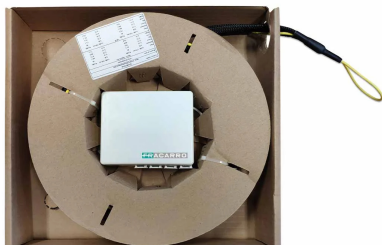

STOA 4 30m

Multifibre cables

Plastic Apartment Optical Termination Box, pre-connected on **both sides**, with 4 SC/APC sockets and shooter; available with **30m** of 4-fibre cable for **FTTH** multiservice installations; very useful solution to bring within each individual housing unit all centralized services in the CSOE of FTTH installations.

Specifications		
Code		287513
Fiber type		Single-mode 9/125; semi loose
Sheath		LSZH, G657 A2
Colour		White
Fibre no.		4
Fibre length	m	30
Sheath diameter	mm	3
Connectors		SC/APC - SC/APC
Connector type		Simplex PULL
Insertion loss	dB	< 0.25 (Grade B)
Dimensions and packaging		
Pieces		1
EAN code		8016978102174
Packaging dimensions	mm	280 x 260 x 60
Product dimensions	mm	250 x 250 x 50
Packaging weight	Kg	0.65